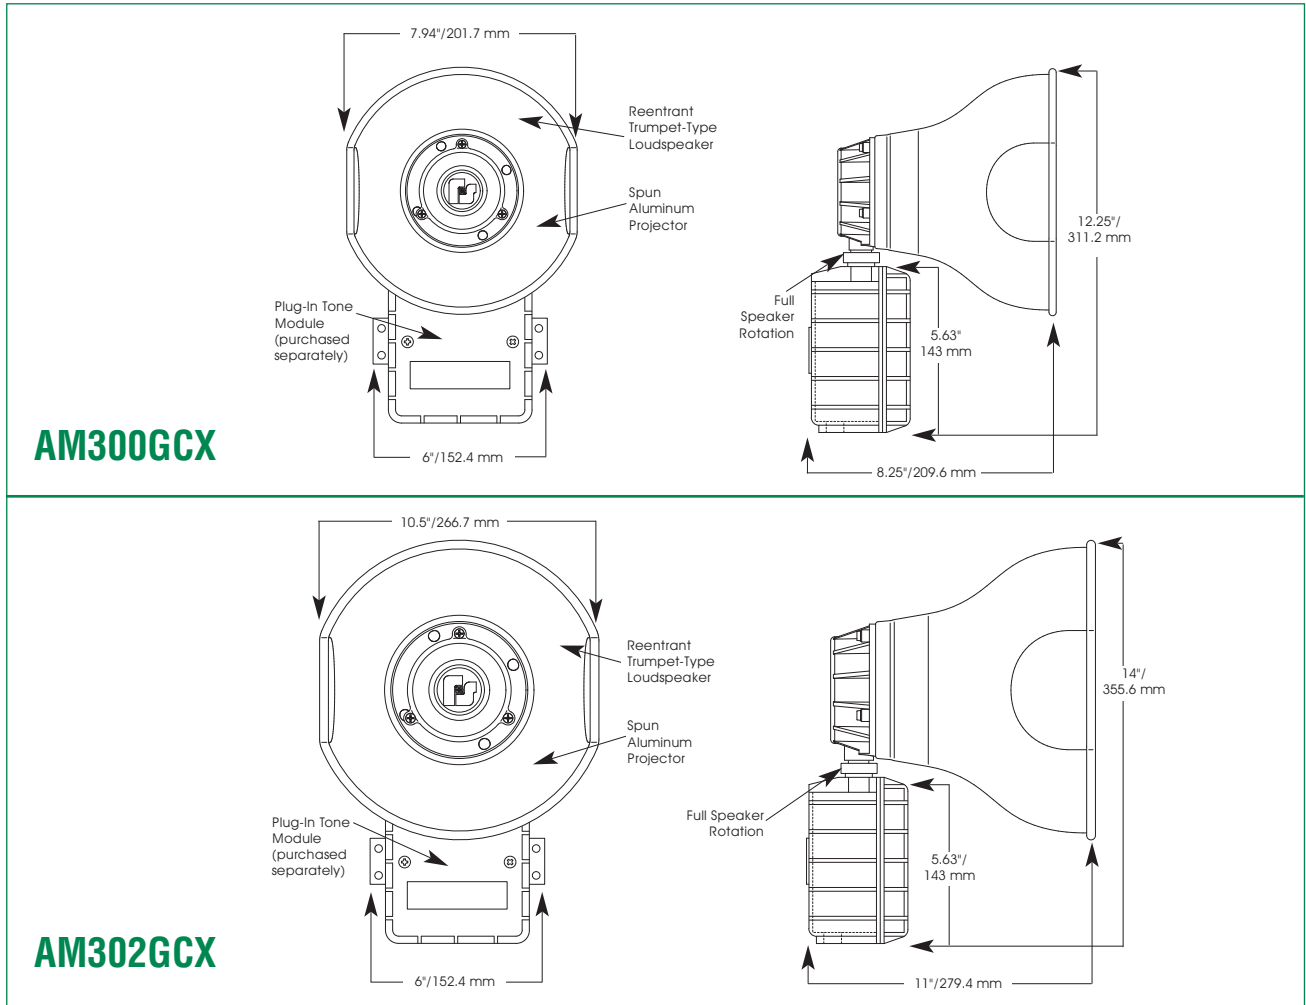

PUBLIC ADDRESS SPEAKER (AM300GCX/AM302GCX)

SPECIFICATIONS

Net Weight:		
AM300GCX	4.85 lbs.	2.2 kg
AM302GCX	7.2 lbs.	3.3 kg
Shipping Weight:		
AM300GCX	6.0 lbs.	2.72 kg
AM302GCX	8.1 lbs.	3.67 kg
Height:		
AM300GCX	12.25"	311.2 mm
AM302GCX	14.0"	355.6 mm
Width:		
AM300GCX	7.94"	201.7 mm
AM302GCX	10.5"	266.7 mm
Depth:		
AM300GCX	8.25"	209.6 mm
AM302GCX	11.0"	279.4 mm

HOW TO ORDER

- Specify model number
- Please refer to Model Number Index AM300GCX/AM302GCX beginning on page 380